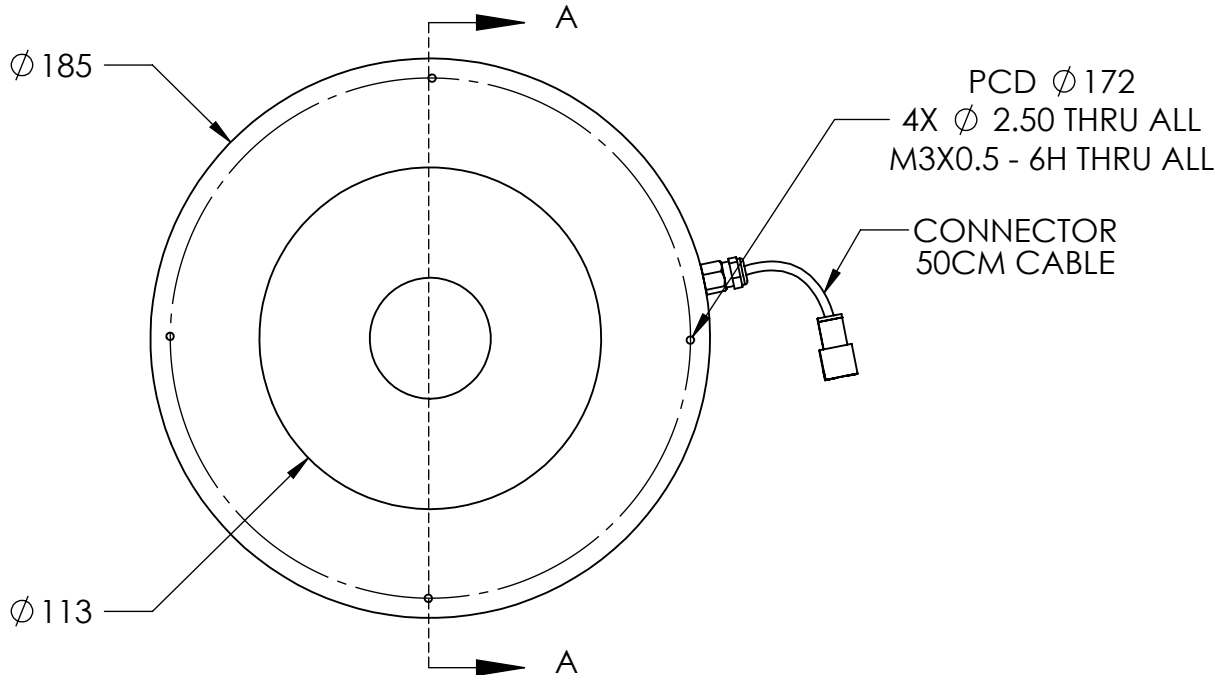

B

B

A

A

	DESIGN BY	FL LUEI	UNIT:	PRODUCT SERIES: LT4WRG SERIES	
	CHECK BY	KB TAN	MM		
	DATE	06/06/2018	REVISION:	TITLE	DRAWING LAYOUT
	MATERIAL	-	01	PART NO	LT4WRG150-00-1-G-24V
	FINISHING	-	SCALE:	DWG NO	-
QTY	-	1:1	SHEET 1 OF 1		

1 2 3 4 5 6 7 8