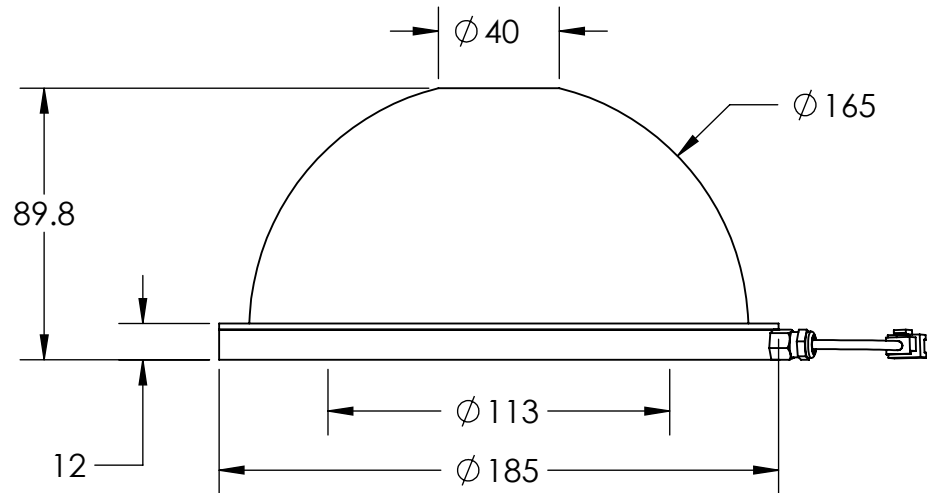

1 2 3 4 5 6 7 8

D

D

C

C